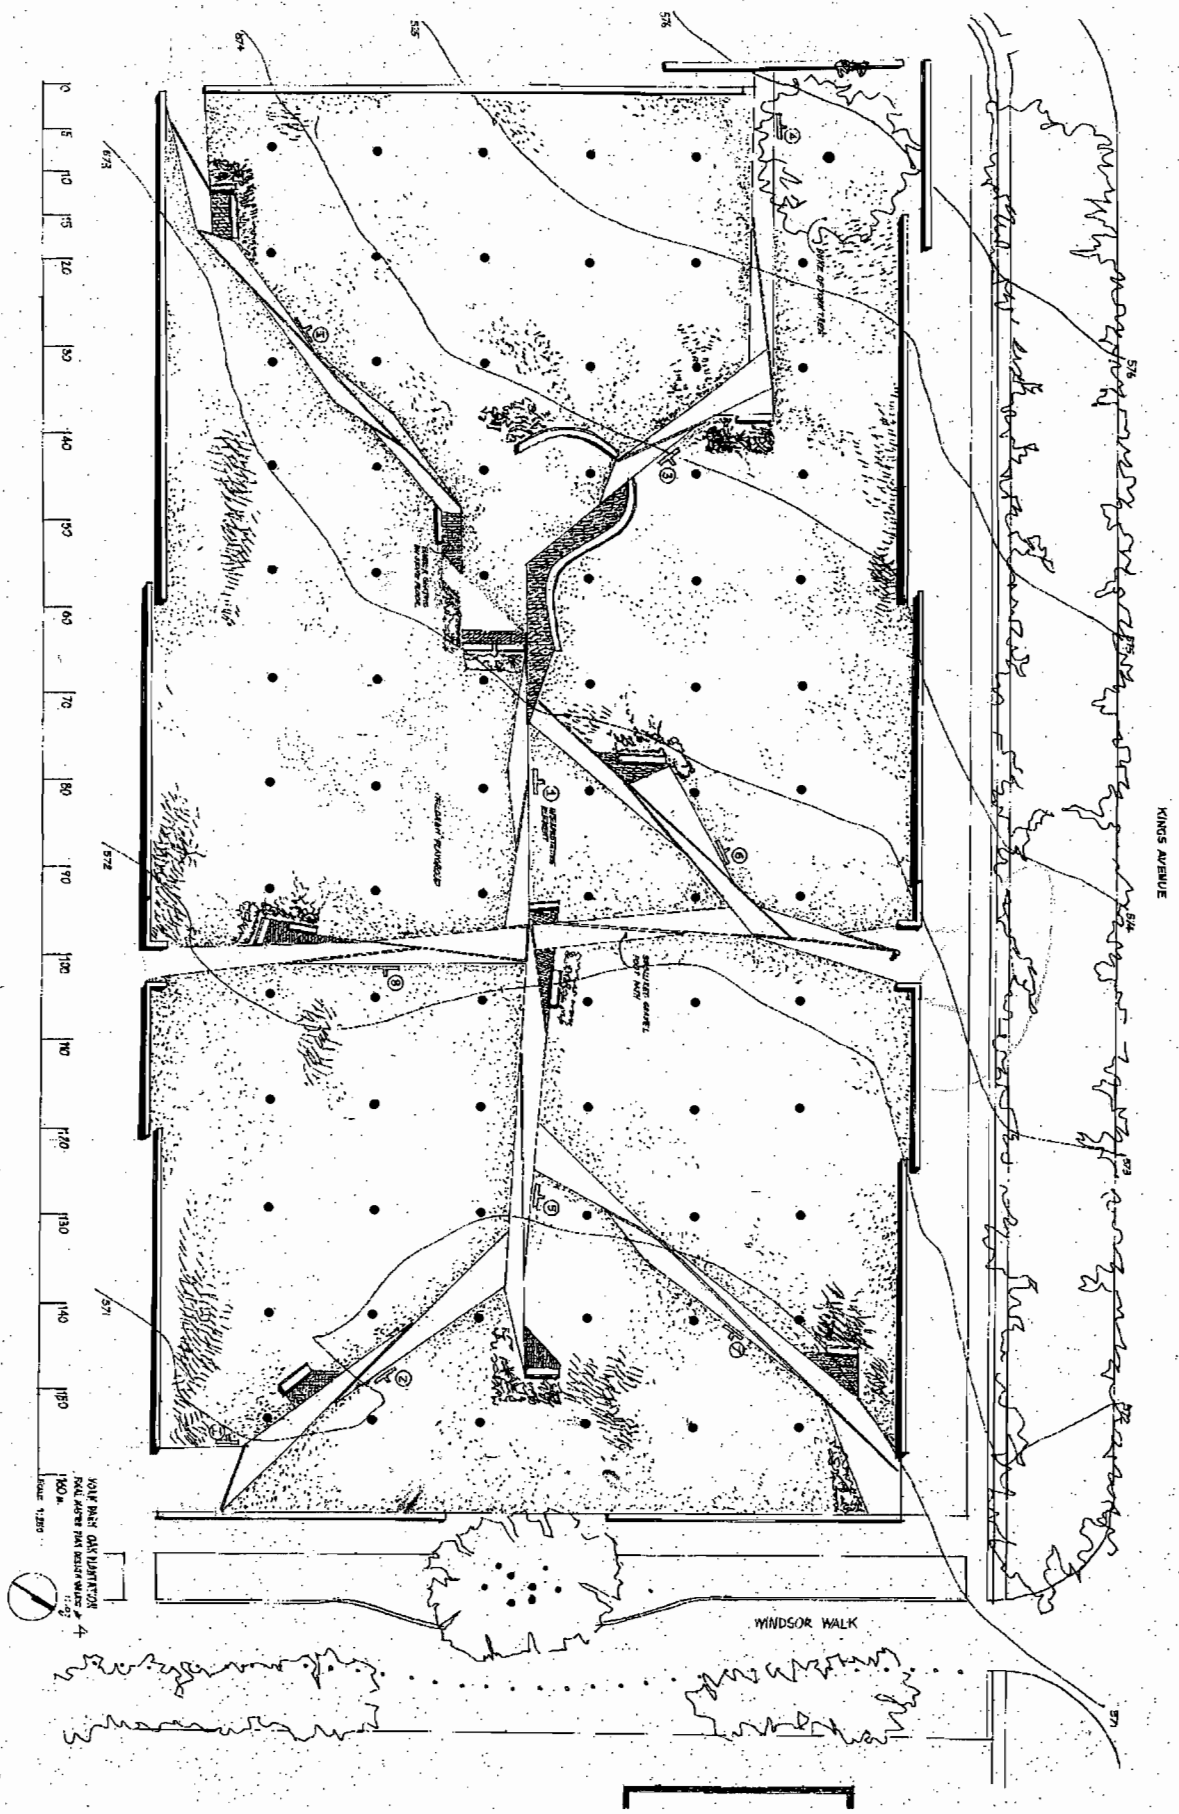

YORK PARK MASTER PLAN - 2007

JOHN MARR, ARCHITECT  
SCALE: 1" = 40'  
DATE: 1/2007